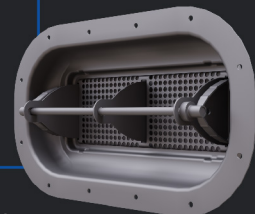

### BACKLIT GRAB RAILS

Our patented backlit grab rail offers LED illumination for safety while also providing an anti-slip surface with or without rubber inserts for secure gripping.

## OUTSIDE HANDLES

Our innovative outside handles are designed to meet any need with a wide variety of locking capabilities, material and finish options.

## GUARDIAN LATCHES

The sleek design of this rotating latch system gives a stylish alternative for delivering the functionality of compression action with locking and non-locking capabilities.

## VENTS

Our raised profile steel vent with rod handle is designed to allow fresh air to circulate into the cabin of the truck.