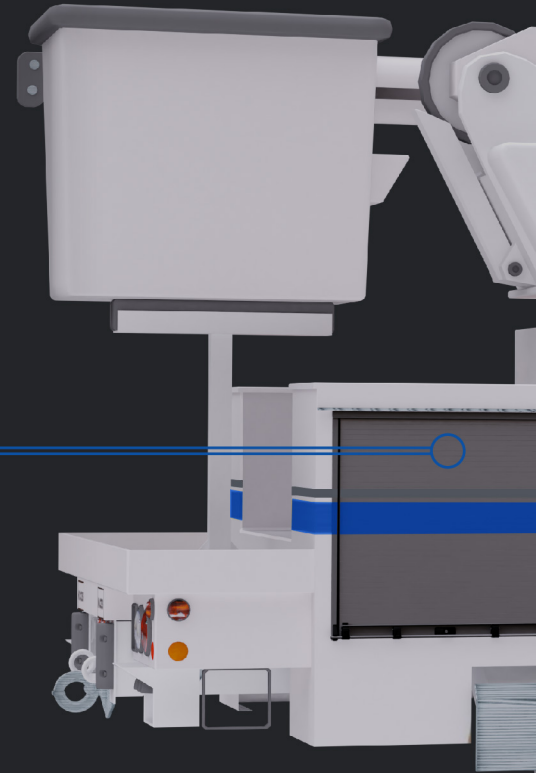

CUSTOM ENGINEERING

UNPARALLELED CUSTOMER SUPPORT

SUPERIOR SERVICE & ON-TIME DELIVERY

UNIQUE PATENTED & TRADEMARKED PRODUCTS

INNOVATIVE LEADER IN THE MARKET PLACE

EXCELLENT QUALITY & DESIGN OF EACH PRODUCT

BACKLIT GRAB RAILS

Our patented backlit grab rail offers LED illumination for safety while also providing an anti-slip surface with or without rubber inserts for secure gripping.