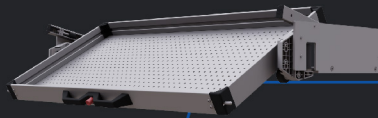

SLIDE & TILT DRAWER SYSTEMS

We offer flexible drawer systems that provide a tilting function for high-level stowage and easy access to equipment.