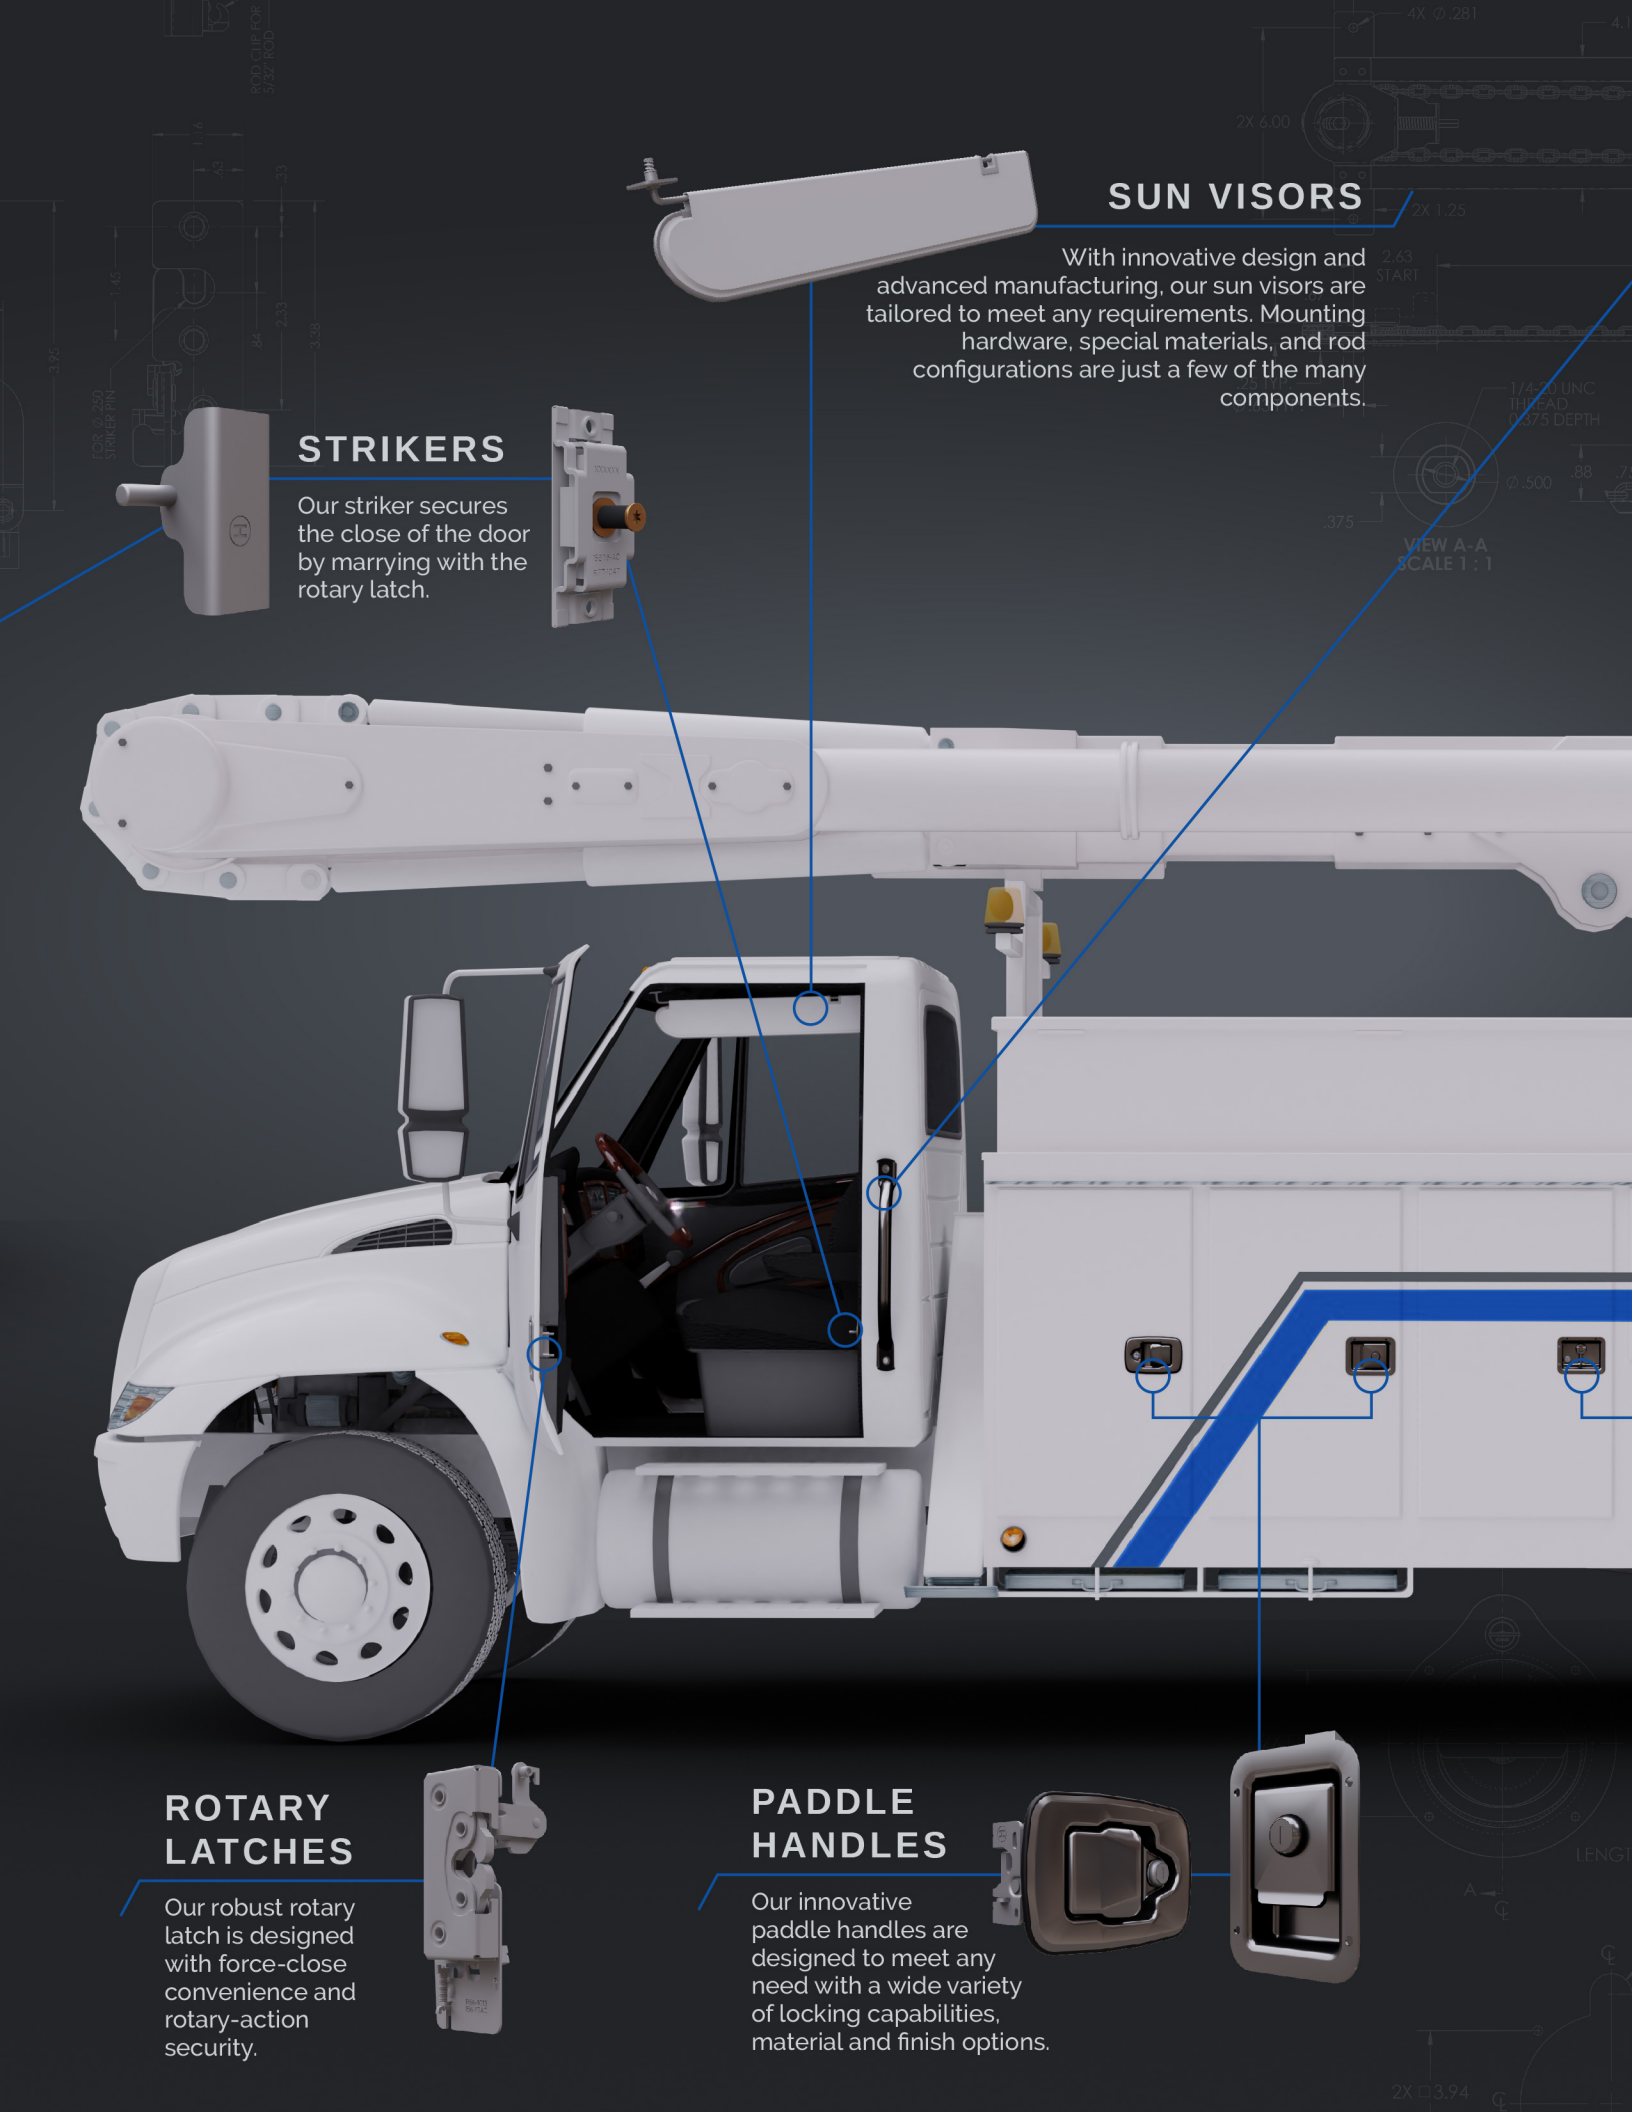

SUN VISORS

With innovative design and advanced manufacturing, our sun visors are tailored to meet any requirements. Mounting hardware, special materials, and rod configurations are just a few of the many components.

STRIKERS

Our striker secures the close of the door by marrying with the rotary latch.

ROTARY LATCHES

Our robust rotary latch is designed with force-close convenience and rotary-action security.

PADDLE HANDLES

Our innovative paddle handles are designed to meet any need with a wide variety of locking capabilities, material and finish options.